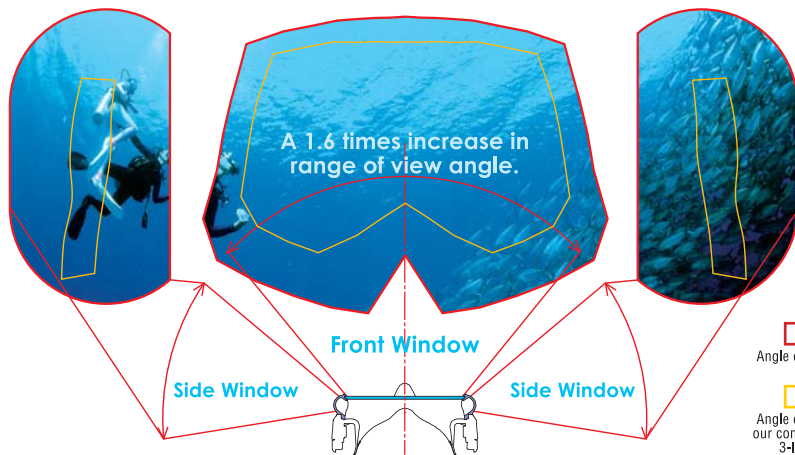

Round edge skirt for superior seal and increased comfort

The M-3I features a round mold (patent pending), special cross-sectionally shaped skirt fitting. The resulting soft fit suppresses pressure and reduces creasing left on the face. This "planar fit, instead of linear fit" silicone skirt maintains a great seal and unprecedented comfort.

Three-dimensional strap

The M-3I employs a newly developed 3D strap (patent pending) that snugly fits against the head's curvature for superior comfort and unprecedented fit.

3D Strap for superior comfort

An ultra-wide panoramic-view Three-lens mask designed to increase the field of view and improve safety by ensuring you don't lose sight of your diving buddy

1.6x Viewing Angle

The front and side windows realize an ultra wide viewing angle of 168° (Our conventional 3-lens mask provides 107°). This three-lens mask was specially designed to help you keep sight of your diving buddy, and ensure that you don't miss that special moment.