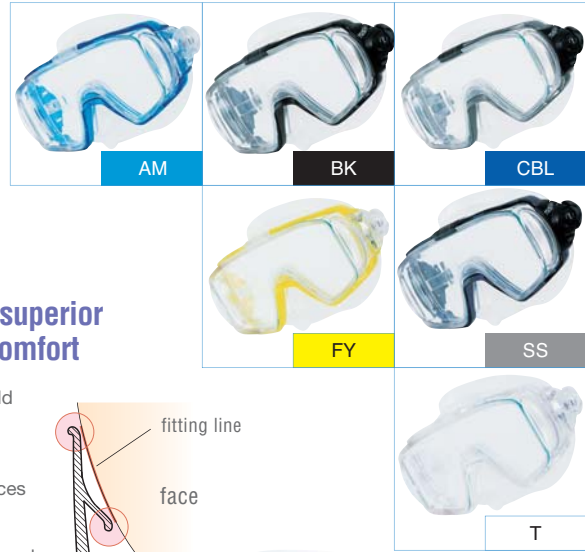

visio
TRI-EX

[PAT.P.] **M-3I** **NEW**

MASKS

Blind spots reduced to a minimum

Conventional three-lens masks have blind spots, but we have reduced the size of these blind spots through the use of domed side windows, creating a wide-angle panoramic view.

Round edge skirt for superior seal and increased comfort

The M-3I features a round mold (patent pending), special cross-sectionally shaped skirt fitting. The resulting soft fit suppresses pressure and reduces creasing left on the face. This "planar fit, instead of linear fit" silicone skirt maintains a great seal and unprecedented comfort.

Three-dimensional strap

The M-3I employs a newly developed 3D strap (patent pending) that snugly fits against the head's curvature for superior comfort and unprecedented fit.

3D Strap for superior comfort

An ultra-wide panoramic-view Three-lens mask designed to increase the field of view and improve safety by ensuring you don't lose sight of your diving buddy

1.6x Viewing Angle

The front and side windows realize an ultra wide viewing angle of 168° (Our conventional 3-lens mask provides 107°). This three-lens mask was specially designed to help you keep sight of your diving buddy, and ensure that you don't miss that special moment.