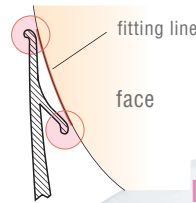

visio
TRI-EX

[PAT.P.] **M-3I** **NEW**

MASKS

Blind spots reduced to a minimum

Conventional three-lens masks have blind spots, but we have reduced the size of these blind spots through the use of domed side windows, creating a wide-angle panoramic view.

Round edge skirt for superior seal and increased comfort

The M-3I features a round mold (patent pending), special cross-sectionally shaped skirt fitting. The resulting soft fit suppresses pressure and reduces creasing left on the face. This "planar fit, instead of linear fit" silicone skirt maintains a great seal and unprecedented comfort.

Three-dimensional strap

The M-3I employs a newly developed 3D strap (patent pending) that snugly fits against the head's curvature for superior comfort and unprecedented fit.

3D Strap for superior comfort

An ultra-wide panoramic-view Three-lens mask designed to increase the field of view and improve safety by ensuring you don't lose sight of your diving buddy

1.6x Viewing Angle

The front and side windows realize an ultra wide viewing angle of 168° (Our conventional 3-lens mask provides 107°). This three-lens mask was specially designed to help you keep sight of your diving buddy, and ensure that you don't miss that special moment.