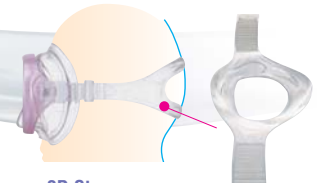

visio
TRI-EX

[PAT.P.] **M-3I** **NEW**

MASKS

Blind spots reduced to a minimum

Conventional three-lens masks have blind spots, but we have reduced the size of these blind spots through the use of domed side windows, creating a wide-angle panoramic view.

Round edge skirt for superior seal and increased comfort

The M-3I features a round mold (patent pending), special cross-sectionally shaped skirt fitting. The resulting soft fit suppresses pressure and reduces creasing left on the face. This "planar fit, instead of linear fit" silicone skirt maintains a great seal and unprecedented comfort.

Three-dimensional strap

The M-3I employs a newly developed 3D strap (patent pending) that snugly fits against the head's curvature for superior comfort and unprecedented fit.

3D Strap for superior comfort

An ultra-wide panoramic-view Three-lens mask designed to increase the field of view and improve safety by ensuring you don't lose sight of your diving buddy

1.6x Viewing Angle

The front and side windows realize an ultra wide viewing angle of 168° (Our conventional 3-lens mask provides 107°). This three-lens mask was specially designed to help you keep sight of your diving buddy, and ensure that you don't miss that special moment.